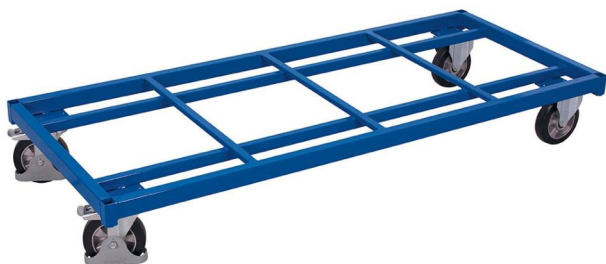

Data sheet

zu-1230 Heavy-duty trolley

External dimensions:

Width:	2080 mm	Construction:	steel, fixed welded
Depth:	880 mm	Colour:	RAL 5010 gentian blue / powder-coated
Height:	305 mm	Weight:	60,5 kg
		Load capacity:	1200 kg

Loading surface: (w/d)

Material:	open, with strut / powder-coated / RAL 5010 gentian blue
Bottom:	2080 mm x 880 mm
Loading height:	305 mm

<u>Wheelset:</u>	Ø 200 x 50 mm, elastic solid-rubber, black 2 swivel castors with brakes and 2 fixed castors deepgroove ball bearings More safety with the VARIOfit® foot protection
-------------------------	--