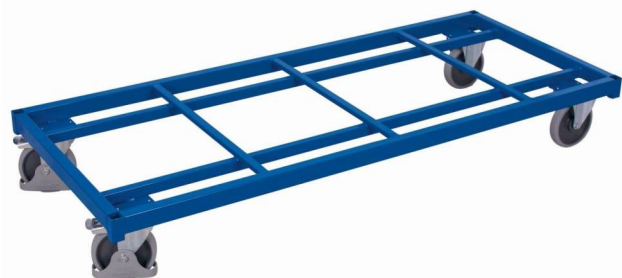

# Data sheet

zu-1229

Heavy-duty trolley

## External dimensions:

Width:	2080 mm	Construction:	steel, fixed welded
Depth:	880 mm	Colour:	RAL 5010 gentian blue / powder-coated
Height:	305 mm	Weight:	55,5 kg
		Load capacity:	500 kg

## Loading surface: (w/d)

Material:	open, with strut / powder-coated / RAL 5010 gentian blue
Bottom:	2080 mm x 880 mm
Loading height:	305 mm

---

<b><u>Wheelset:</u></b>	Ø 200 x 40 mm, thermoplastic rubber, grey, non-marking 2 swivel castors with brakes and 2 fixed castors deepgroove ball bearings More safety with the VARIOfit® foot protection
-------------------------	--