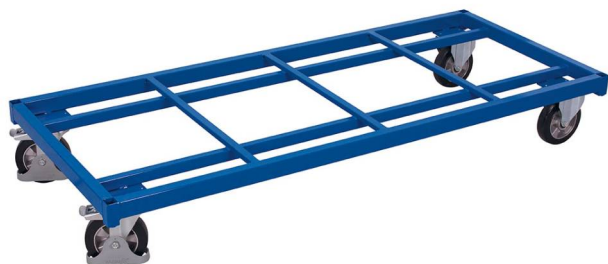

## zu-1228 Heavy-duty trolley

### External dimensions:

Width:	1680 mm	Construction:	steel, fixed welded
Depth:	880 mm	Colour:	RAL 5010 gentian blue / powder-coated
Height:	305 mm	Weight:	53 kg
		Load capacity:	1200 kg

### Loading surface: (w/d)

Material:	open, with strut / powder-coated / RAL 5010 gentian blue
Bottom:	1680 mm x 880 mm
Loading height:	305 mm

---

<b><u>Wheelset:</u></b>	Ø 200 x 50 mm, elastic solid-rubber, black 2 swivel castors with brakes and 2 fixed castors deepgroove ball bearings More safety with the VARIOfit® foot protection
-------------------------	--