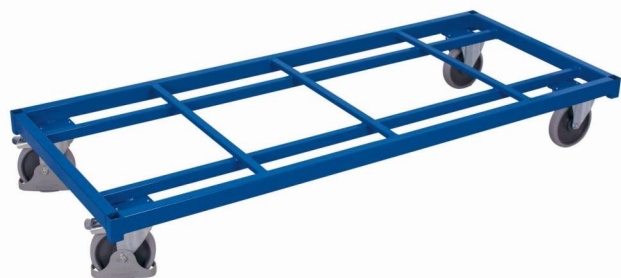

Data sheet

zu-1227

Heavy-duty trolley

External dimensions:

Width:	1680 mm	Construction:	steel, fixed welded
Depth:	880 mm	Colour:	RAL 5010 gentian blue / powder-coated
Height:	305 mm	Weight:	49,5 kg
		Load capacity:	500 kg

Loading surface: (w/d)

Material:	open, with strut / powder-coated / RAL 5010 gentian blue
Bottom:	1680 mm x 880 mm
Loading height:	305 mm

<u>Wheelset:</u>	Ø 200 x 40 mm, thermoplastic rubber, grey, non-marking 2 swivel castors with brakes and 2 fixed castors deepgroove ball bearings More safety with the VARIOfit® foot protection
-------------------------	--