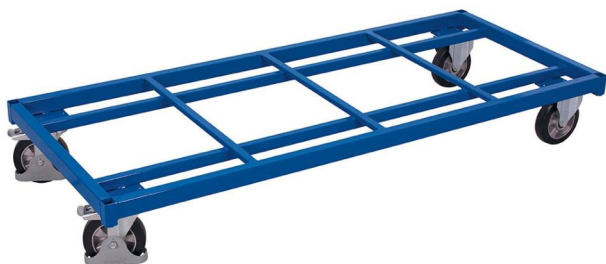

## zu-1226 Heavy-duty trolley

### External dimensions:

Width:	1380 mm	Construction:	steel, fixed welded
Depth:	880 mm	Colour:	RAL 5010 gentian blue / powder-coated
Height:	305 mm	Weight:	47 kg
		Load capacity:	1200 kg

### Loading surface: (w/d)

Material:	open, with strut / powder-coated / RAL 5010 gentian blue
Bottom:	1380 mm x 880 mm
Loading height:	305 mm

---

<b><u>Wheelset:</u></b>	Ø 200 x 50 mm, elastic solid-rubber, black 2 swivel castors with brakes and 2 fixed castors deepgroove ball bearings More safety with the VARIOfit® foot protection
-------------------------	--