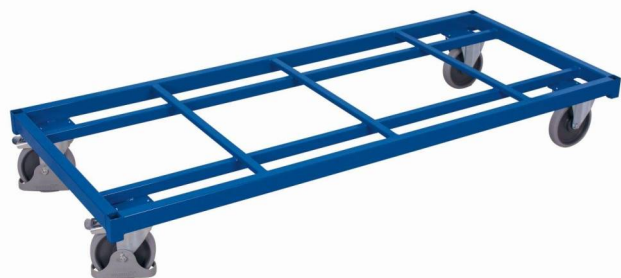

Data sheet

zu-1225 Heavy-duty trolley

External dimensions:

Width:	1380 mm	Construction:	steel, fixed welded
Depth:	880 mm	Colour:	RAL 5010 gentian blue / powder-coated
Height:	305 mm	Weight:	42 kg
		Load capacity:	500 kg

Loading surface: (w/d)

Material:	open, with strut / powder-coated / RAL 5010 gentian blue
Bottom:	1380 mm x 880 mm
Loading height:	305 mm

<u>Wheelset:</u>	Ø 200 x 40 mm, thermoplastic rubber, grey, non-marking 2 swivel castors with brakes and 2 fixed castors deepgroove ball bearings More safety with the VARIOfit® foot protection
-------------------------	--