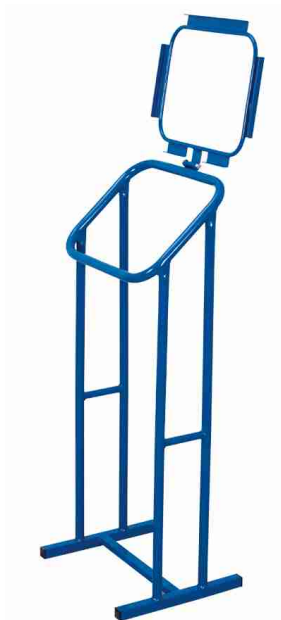

Data sheet

sw-240.200

Waste collection stand

12
years
warranty

External dimensions:

Width: 480 mm
Depth: 400 mm
Height: 1210 mm

Construction: steel, fixed welded
Colour: RAL 5010 gentian blue / powder-coated
Weight: 11 kg
Load capacity: 100 kg

Loading surface: (w/d)

Bottom: 470 mm x 395 mm
Barrel: for 1 pc(s) 240 l plastic sacks, Ø 390 mm

Feets: 2 pc(s) feets made of steel

EAN-No. 4035694015982
Customs tariff no. 87168000
Country of origin: European Community