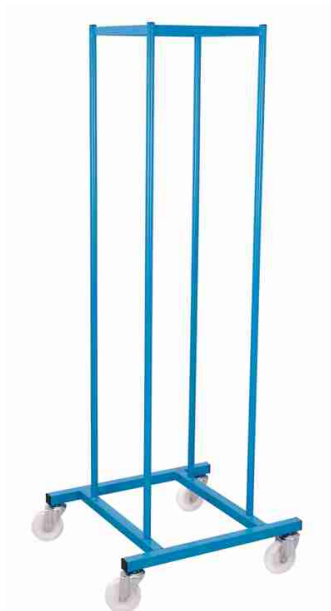

## mh-942.500 Dolly-Collector

### External dimensions:

Width:	700 mm	Construction:	steel, fixed welded
Depth:	740 mm	Colour:	RAL 5012 light blue / painted (2K)
Height:	2000 mm	Weight:	22 kg
		Load capacity:	250 kg

### Loading surface: (w/d)

Material:	open frame construction / painted (2K) / RAL 5012 light blue
Bottom:	410 mm x 410 mm
Loading height:	190 mm

### Design:

Type of wall: steel tube, open / Height of wall: 1765 mm

**Wheelset:** Ø 125 x 36 mm, polypropylene, non-marking  
4 swivel castors  
deepgroove ball bearings

EAN-No. 4035694011564  
Customs tariff no. 87168000  
Country of origin: European Community